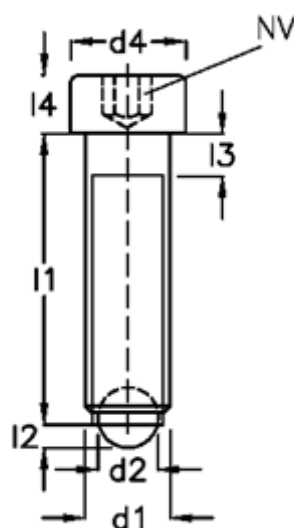

Data Sheet

Article number: 209276381

Description: E+G Screws with ball
GN 606-M8-20-AN

Measures

| | | |
|------------------|-------|--------|
| d1 | = M8 | l4 = 8 |
| d2 | = 5.5 | |
| d3 | = 4.5 | |
| d4 | = 13 | |
| Internal hexagon | = 6.0 | |
| l1 | = 20 | |
| l2 | = 1.2 | |
| l3 | = 3.5 | |